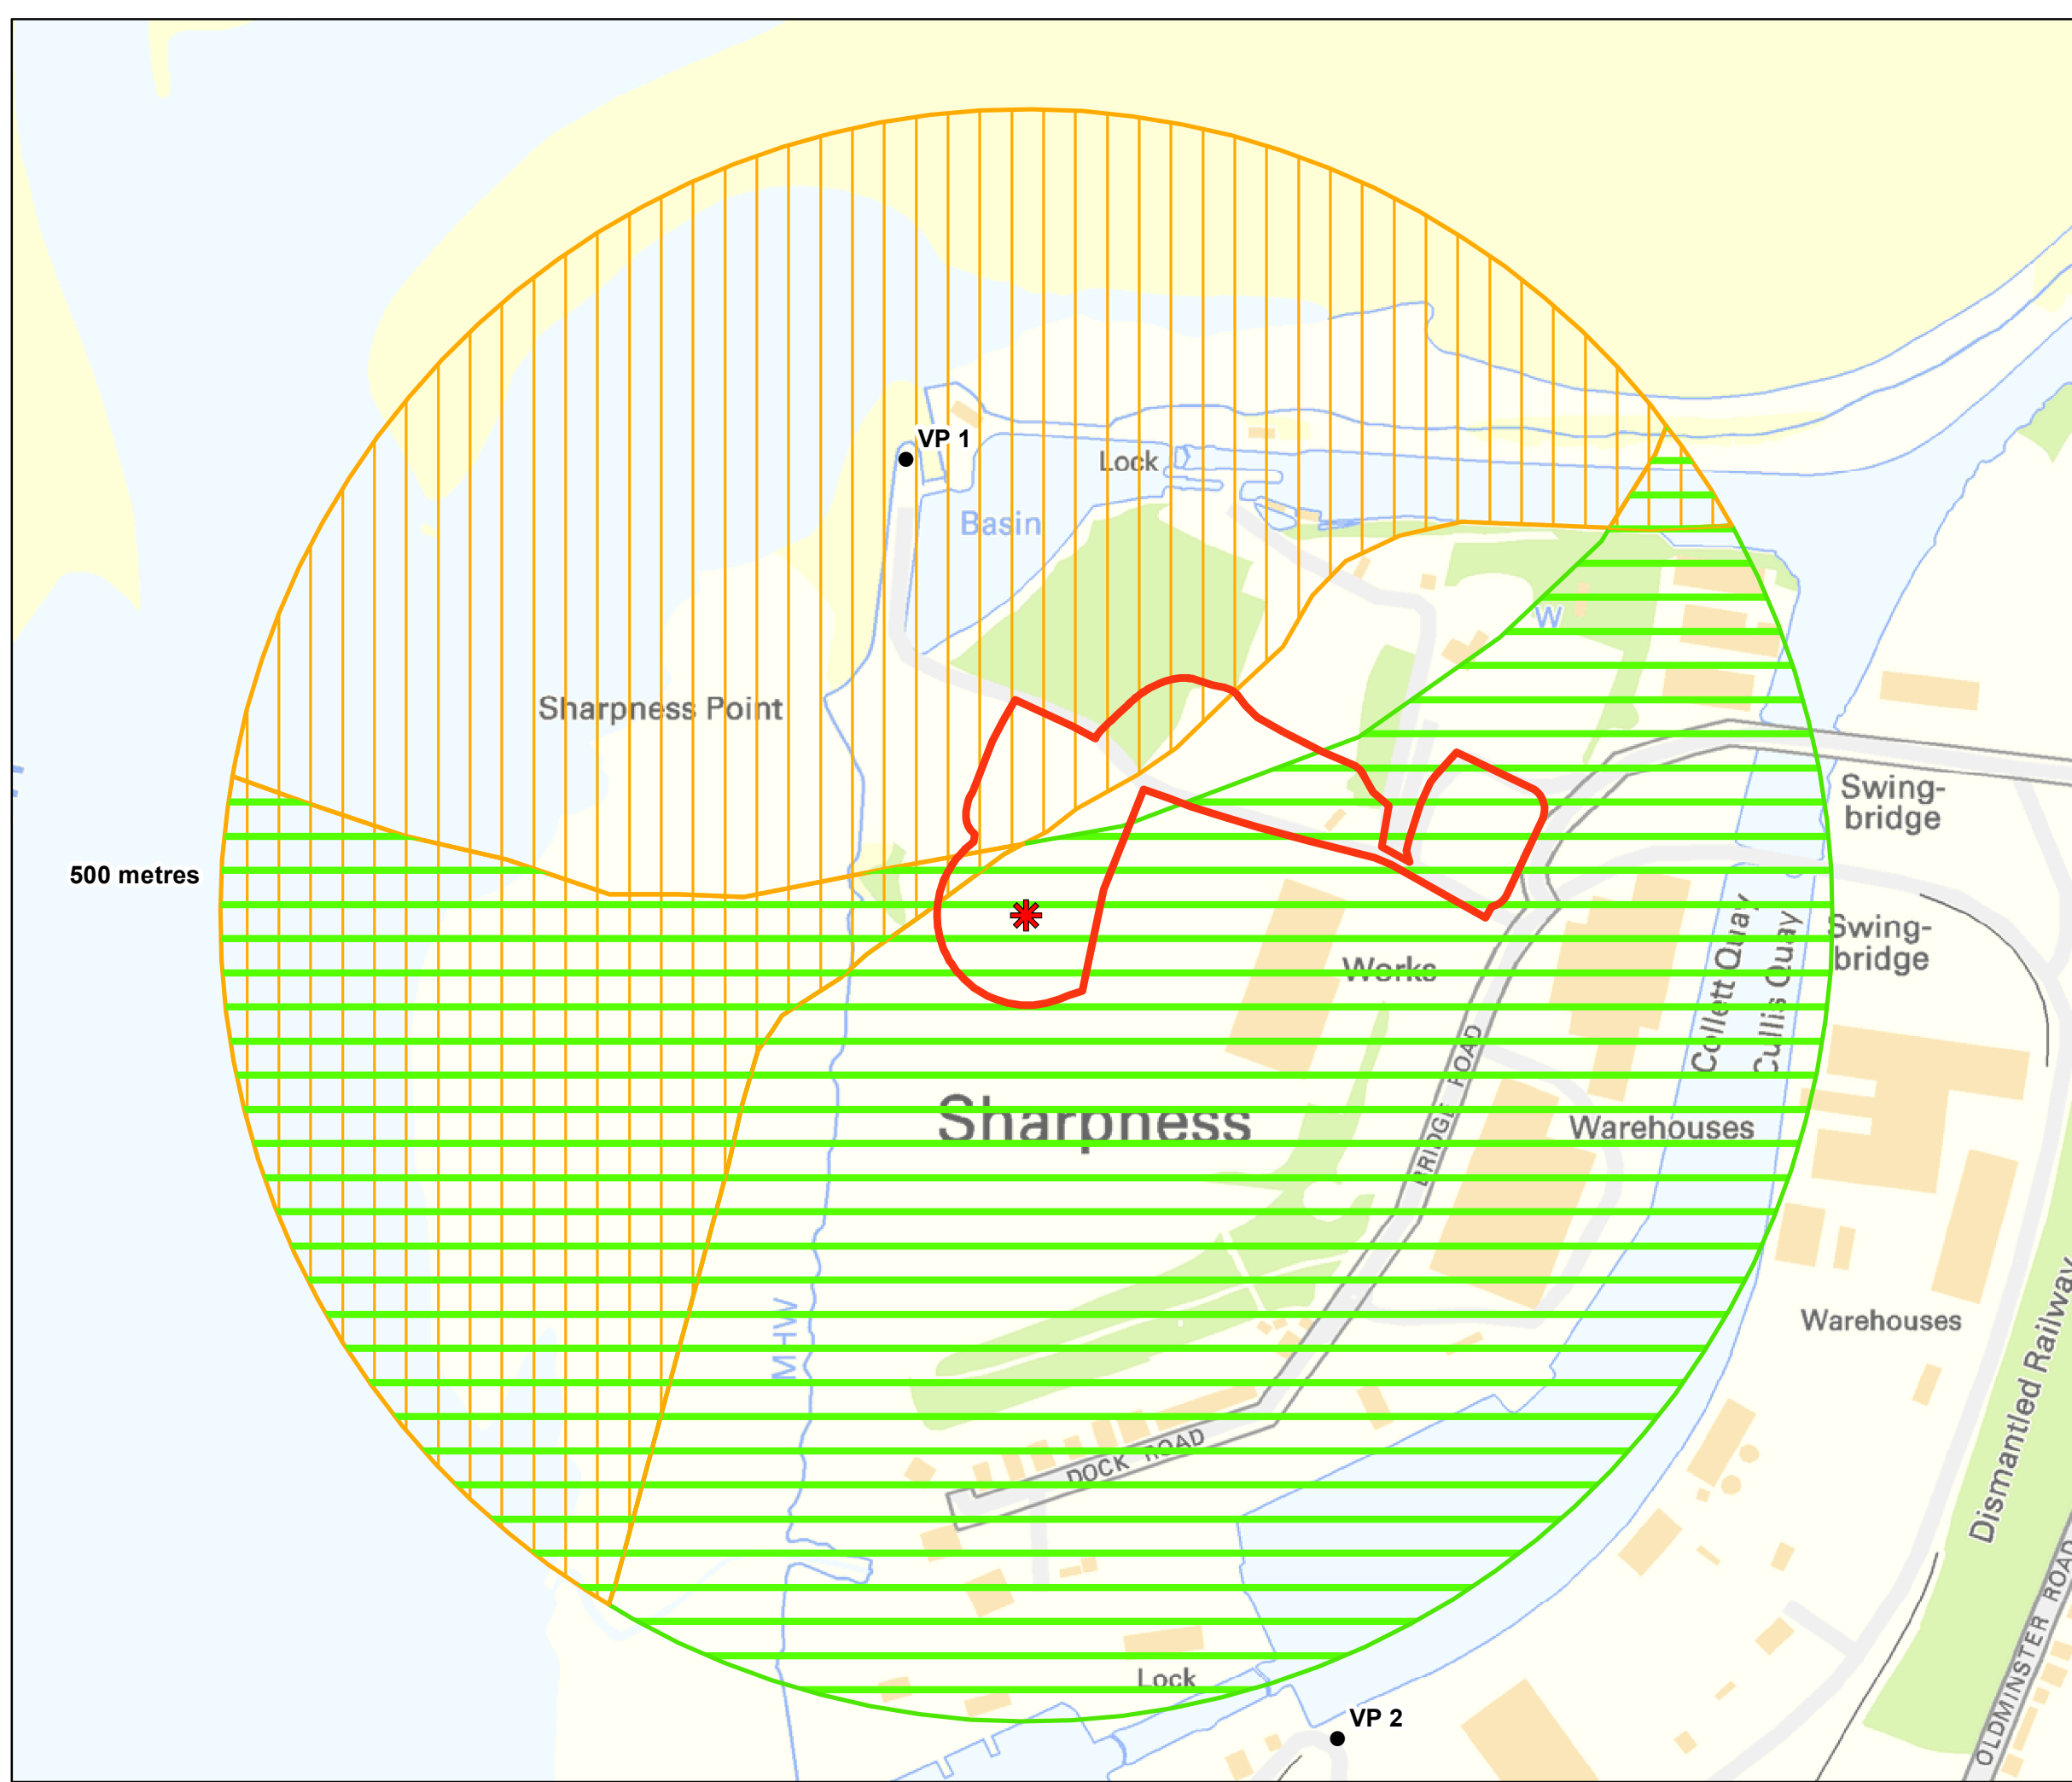

Key:

-  Proposed Turbine
-  Vantage Points
-  Vantage Point 1 Visual Envelope
-  Vantage Point 2 Visual Envelope
-  Planning Application Boundary

Project name: Sharpness Docks Wind Turbine

Title: Visual Envelopes observable during Vantage Point surveys

Date: 15/11/2011

Scale @ A3 1:4,000

Rev:- A3 Figure:12.10