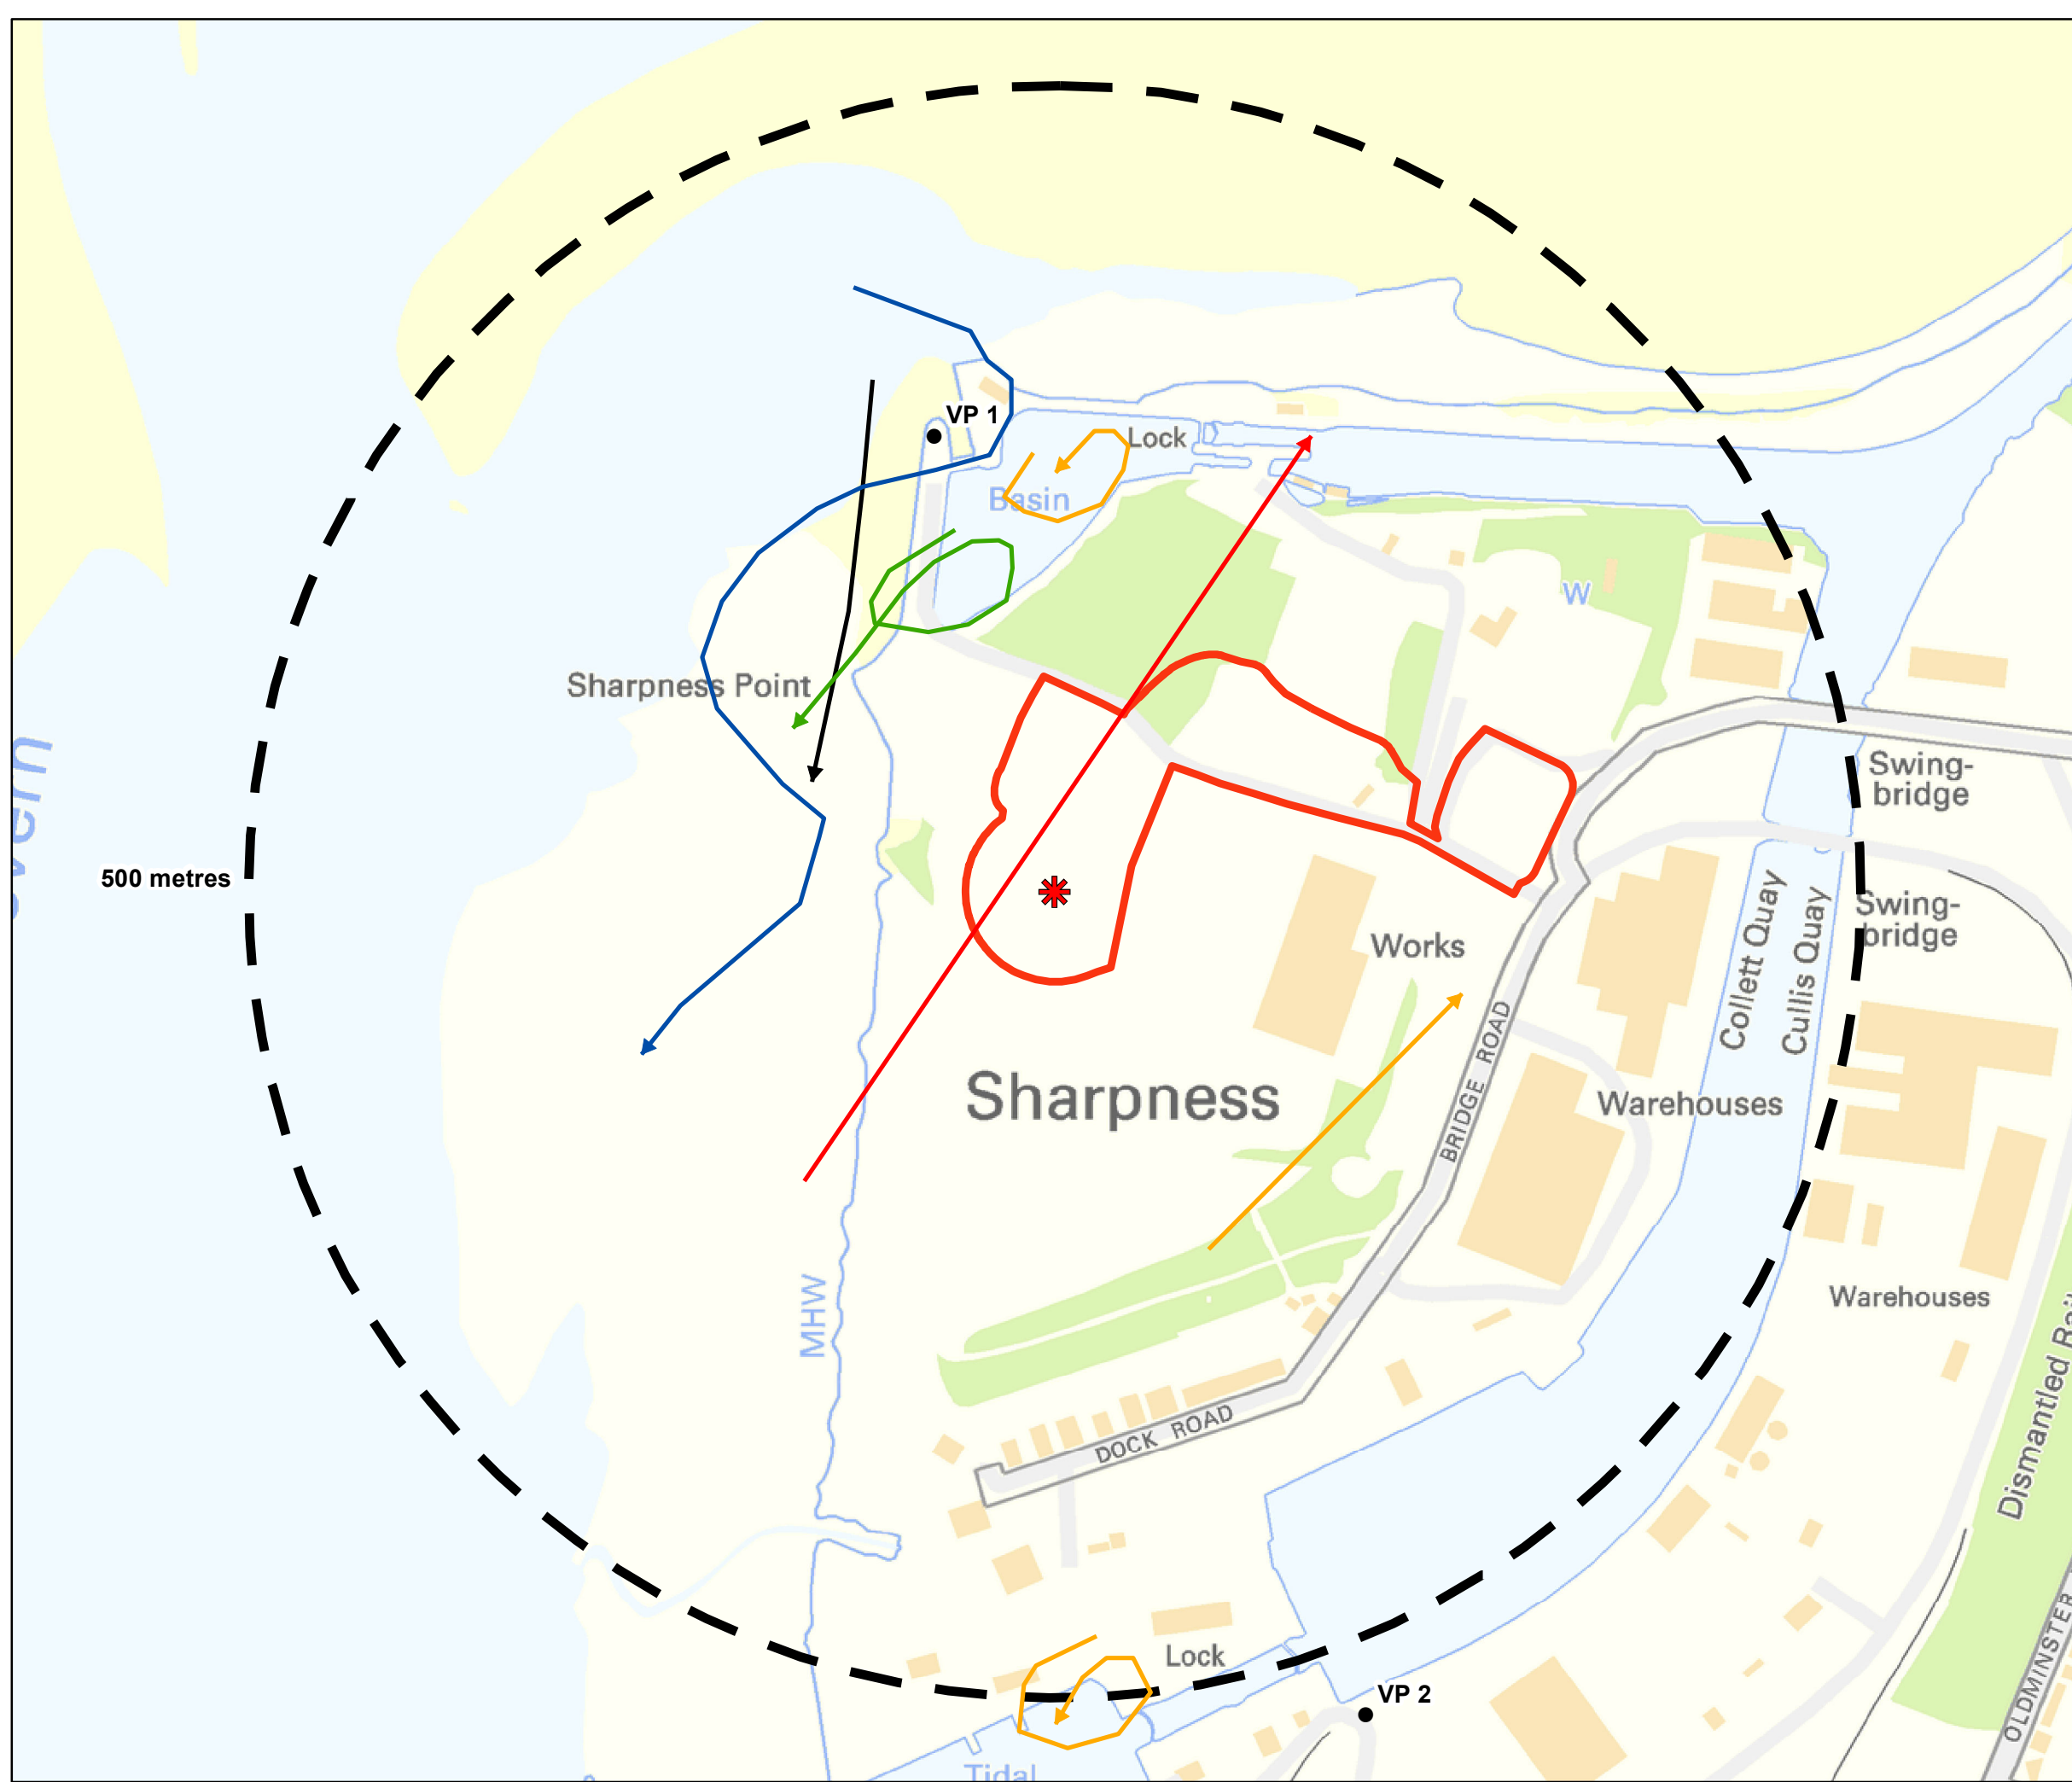

Key:

-  Proposed Turbine
-  Vantage Points
-  Arctic Tern
-  Black Tern
-  Common Tern
-  Marsh Harrier
-  Short-eared Owl
-  Planning Application Boundary
-  500 metre radii Indicator identifies vantage point survey envelope

Project name: Sharpness Docks Wind Turbine

Title: Other Target Species Flight Paths
March 2010 - Feb 2011

Date: 23/11/2011

Scale @ A3 1:4,000

Rev:-

A3

Figure: 12.7